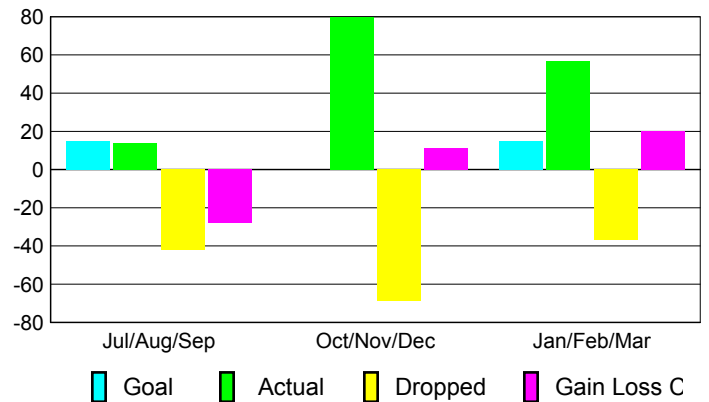

Membership Results 2009-2010

Goal, New, Dropped, Gain/Loss