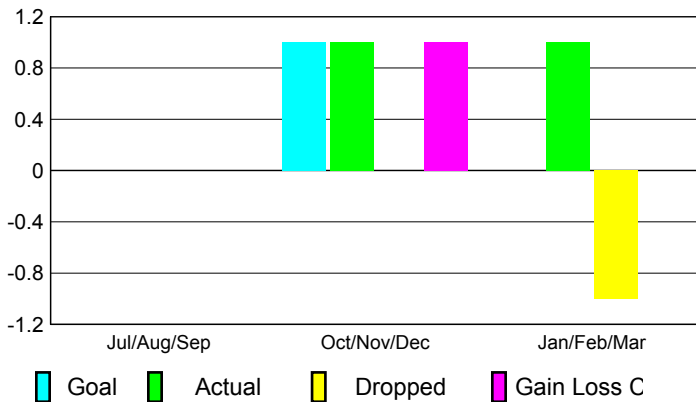

2009-2010 GMT Quarterly Report for District (or Undistricted) **District LD 9**

GMT: **Mr. Edisson Karnopp**

Location: **BRAZIL**

GMT CA: **3**

CLUBS

Club Results
2009-2010

Clubs
2008-2009

Month	New Club	Actual New	Actual Dropped	Gain/Loss of	Gain/Loss of
	Goal	Clubs	Clubs	Clubs	Clubs
Jul/Aug/Sep	0	0	0	0	1
Oct/Nov/Dec	1	1	0	1	0
Jan/Feb/Mar	0	1	-1	0	0
Totals	1	2	-1	1	1

Club Results 2009-2010

Goal, New, Dropped, Gain/Loss

Comparison of Club Gain/Loss

Current Year Compared to the Previous Year

YTD Status Quo Clubs 2009-2010

Status Quo Clubs Compared to Status Quo Members

MEMBERSHIP